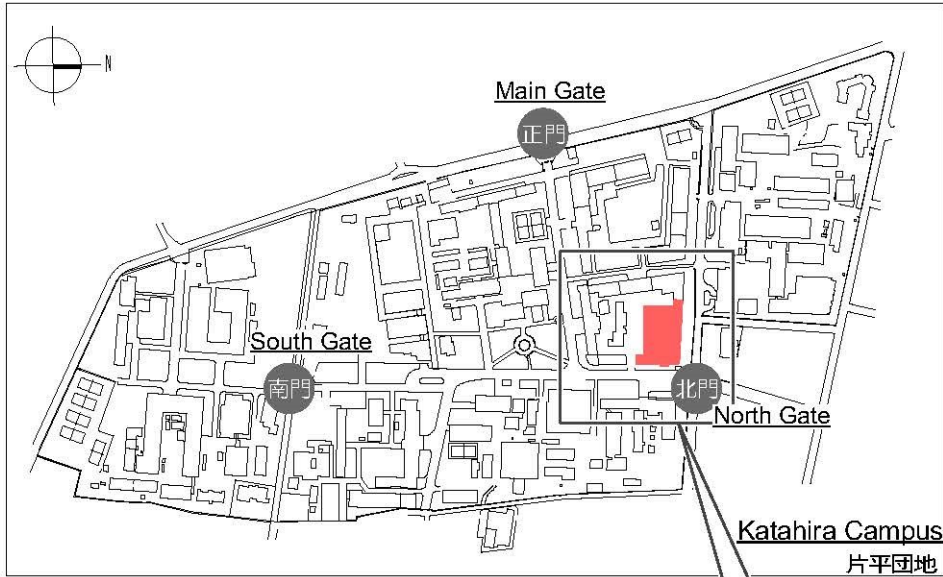

東北大学国際交流課 (WPI-AIMR本館 2階)
International Exchange Division, Tohoku University
(WPI-AIMR Main Building 2F)

仙台市青葉区片平 2-1-1
2-1-1, Katahira, Aoba-ku,
Sendai